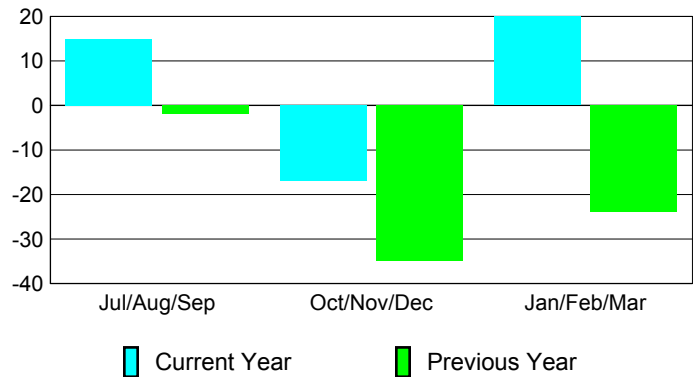

Comparison of Membership Gain/Loss

Current Year Compared to the Previous Year