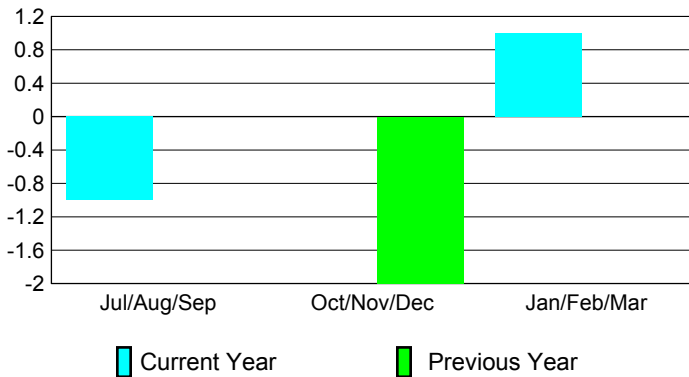

2009-2010 GMT Quarterly Report for District (or Undistricted) **District 331 B**

GMT: **Shinobu Goto**

Location: **JAPAN**

GMT CA: **5**

CLUBS

Club Results
2009-2010

Clubs
2008-2009

Month	New Club	Actual New	Actual Dropped	Gain/Loss of	Gain/Loss of
	Goal	Clubs	Clubs	Clubs	Clubs
Jul/Aug/Sep	0	0	-1	-1	0
Oct/Nov/Dec	1	0	0	0	-2
Jan/Feb/Mar	0	1	0	1	0
Totals	1	1	-1	0	-2

Club Results 2009-2010

Goal, New, Dropped, Gain/Loss

Comparison of Club Gain/Loss

Current Year Compared to the Previous Year

YTD Status Quo Clubs 2009-2010

Status Quo Clubs Compared to Status Quo Members

MEMBERSHIP