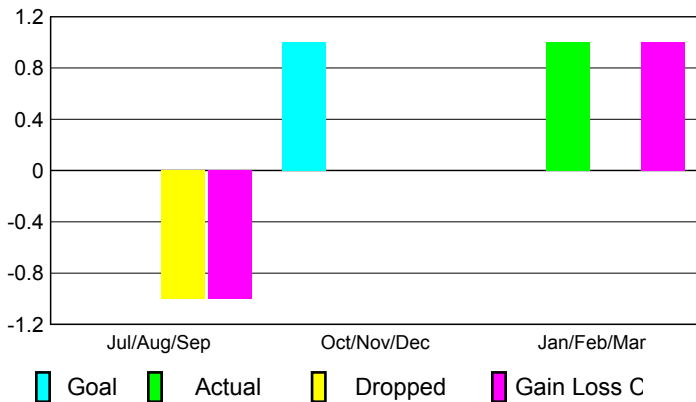

2009-2010 GMT Quarterly Report for District (or Undistricted) **District 331 B**

GMT: **Shinobu Goto**

Location: **JAPAN**

GMT CA: **5**

CLUBS

Club Results
2009-2010

Clubs
2008-2009

Month	New Club	Actual New	Actual Dropped	Gain/Loss of	Gain/Loss of
	Goal	Clubs	Clubs	Clubs	Clubs
Jul/Aug/Sep	0	0	-1	-1	0
Oct/Nov/Dec	1	0	0	0	-2
Jan/Feb/Mar	0	1	0	1	0
Totals	1	1	-1	0	-2

Club Results 2009-2010

Goal, New, Dropped, Gain/Loss

Comparison of Club Gain/Loss

Current Year Compared to the Previous Year

YTD Status Quo Clubs 2009-2010

Status Quo Clubs Compared to Status Quo Members

MEMBERSHIP